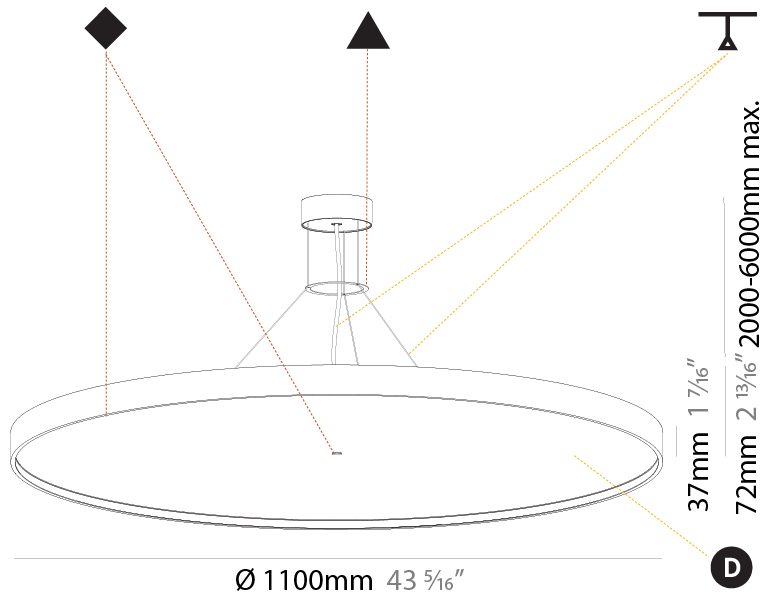

GENERAL

Series: Sign Diva
Subseries: Sign Diva
Partner: Prolicht
Division: Architectural
Installation: Suspension
Product Type: Pendant
Mounting Location: Ceiling
Light Distribution: Direct / Indirect

PHYSICAL

Shape: Round
Diameter (mm): 1100
Diameter (in): 43 ⁵/₁₆"
Height (mm): 72
Height (in): 2 ¹³/₁₆"
Weight (kg): 20.78
Weight (lbs): 45.81
Diffuser: PMMA - Opal / Micro-Prism / Sparkling Secret / Vintage Industrial
Fixture Finish: SSR / BKV / CWI / CRY / HAB / UFT / ITA / RUA / FTG / MYG / LOD / PUS / FRO / FUP / KIA / POP / BLS / SPG / MEY / GOH / CHC / COM / ABZ / JAG / OBR / MOS / ROR
Fixture Material: PMMA / Extruded Aluminum / Steel
Cable Details: 2000mm/78 3/4" or 6000mm/236 1/4" Transparent Cable

ELECTRICAL

Lamp Type: LED (Zhaga Standard)
Input Wattage (W): 169.4 / 28.6
Total Output Wattage (W): 135 / 24
Dimming: Tri-Mode (Non-Dimming and Phase Dimming (120Vac only) and 0-10V Dimming)
Driver Included: Yes
Driver Location: Integrated
Driver Type: Constant Current - Universal
Driver Class: Class 2
Input Voltage (V): 120 - 277
Constant Current (MA): 600 / 350

LED

Color Temperature (*K): 2700 / 3000 / 3500 / 4000
Max. Delivered Lumen (lm): 20030 / 20610 / 21050 / 21480
CRI: >90 CRI
Lamp Life (hrs): 50000

OPTICAL

RATINGS AND CERTIFICATIONS

Certified By: Certified for North American Standards
IP rating: IP20