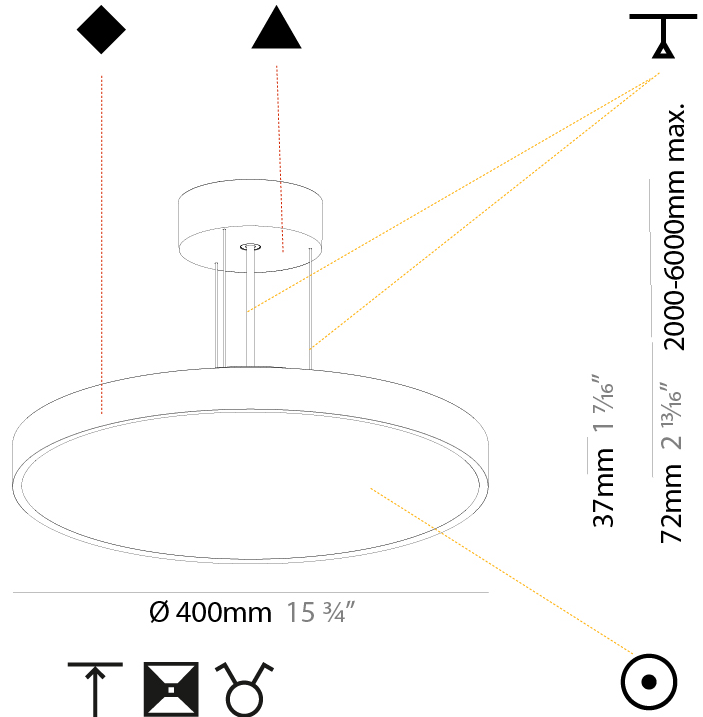

GENERAL

Series: Sign Diva
Subseries: Sign Diva
Partner: Prolicht
Division: Architectural
Installation: Suspension
Product Type: Pendant
Mounting Location: Ceiling
Light Distribution: Direct / Indirect

PHYSICAL

Shape: Round
Diameter (mm): 400
Diameter (in): 15 3/4
Height (mm): 72
Height (in): 2 13/16
Max. Overall Height (mm): 2072
Max. Overall Height (in): 81 3/16
Weight (kg): 3.398
Weight (lbs): 7.49
Diffuser: PMMA - Opal / Micro-Prism / Sparkling Secret / Vintage Industrial with Shine Ring
Fixture Finish: SSR / BKV / CWI / CRY / HAB / UFT / ITA / RUA / FTG / MYG / LOD / PUS / FRO / FUP / KIA / POP / BLS / SPG / MEY / GOH / CHC / COM / ABZ / JAG / OBR / MOS / ROR
Fixture Material: PMMA / Extruded Aluminum / Steel
Cable Details: 2000mm or 6000mm Transparent Cable

ELECTRICAL

Lamp Type: LED (Zhaga Standard)
Input Wattage (W): 34.1
Total Output Wattage (W): 16 / 12
Dimming: Tri-Mode (Non-Dimming and Phase Dimming (120Vac only) and 0-10V Dimming)
Driver Included: Yes
Driver Location: Integrated
Driver Type: Constant Current - Universal
Driver Class: Class 2
Input Voltage (V): 120 - 277
Constant Current (MA): 500

LED

Color Temperature (°K): 2700 / 3000 / 3500 / 4000
Max. Delivered Lumen (lm): 2676 / 2651 / 2681 / 2736
CRI: >90 CRI
Lamp Life (hrs): 50000

OPTICAL

RATINGS AND CERTIFICATIONS

Certified By: Certified for North American Standards
IP rating: IP20