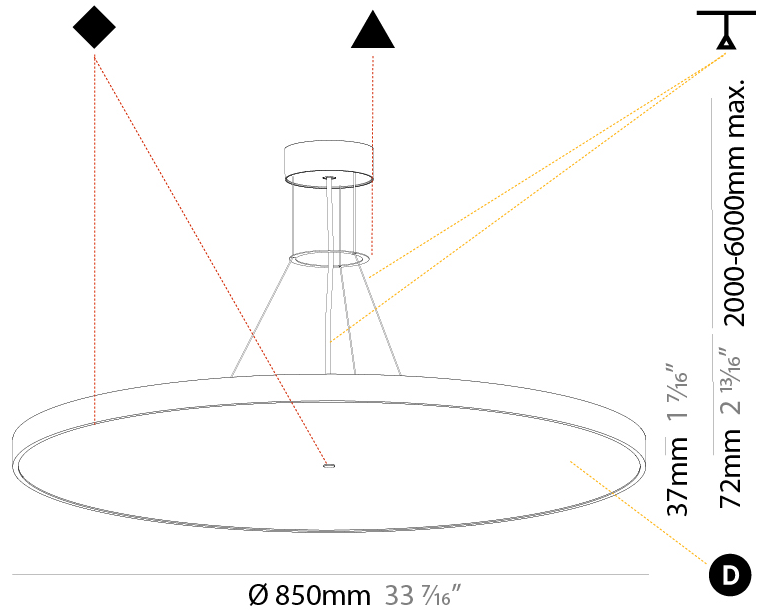

GENERAL

Series: Sign Diva
Subseries: Sign Diva
Partner: Prolicht
Division: Architectural
Installation: Suspension
Product Type: Pendant
Mounting Location: Ceiling
Light Distribution: Direct

PHYSICAL

Shape: Round
Diameter (mm): 850
Diameter (in): 33 7/16"
Height (mm): 72
Height (in): 2 13/16"
Max. Overall Height (mm): 6072
Max. Overall Height (in): 239 1/16"
Weight (kg): 14.005
Weight (lbs): 30.88
Diffuser: PMMA - Opal / Micro-Prism / Sparkling Secret / Vintage Industrial
Fixture Finish: SSR / BKV / CWI / CRY / HAB / UFT / ITA / RUA / FTG / MYG / LOD / PUS / FRO / FUP / KIA / POP / BLS / SPG / MEY / GOH / CHC / COM / ABZ / JAG / OBR / MOS / ROR
Fixture Material: PMMA / Extruded Aluminum / Steel
Cable Details: 2000mm or 6000mm Transparent Cable

ELECTRICAL

Lamp Type: LED (Zhaga Standard)
Input Wattage (W): 96.8
Total Output Wattage (W): 76.8
Dimming: Tri-Mode (Non-Dimming and Phase Dimming (120Vac only) and 0-10V Dimming)
Driver Included: Yes
Driver Location: Integrated
Driver Type: Constant Current - Universal
Driver Class: Class 2
Input Voltage (V): 120 - 277
Constant Current (MA): 600

LED

Color Temperature (°K): 2700 / 3000 / 3500 / 4000
Max. Delivered Lumen (lm): 7960 / 9950 / 10153 / 10360
CRI: >90 CRI
Lamp Life (hrs): 50000

OPTICAL

RATINGS AND CERTIFICATIONS

Certified By: Certified for North American Standards
IP rating: IP20